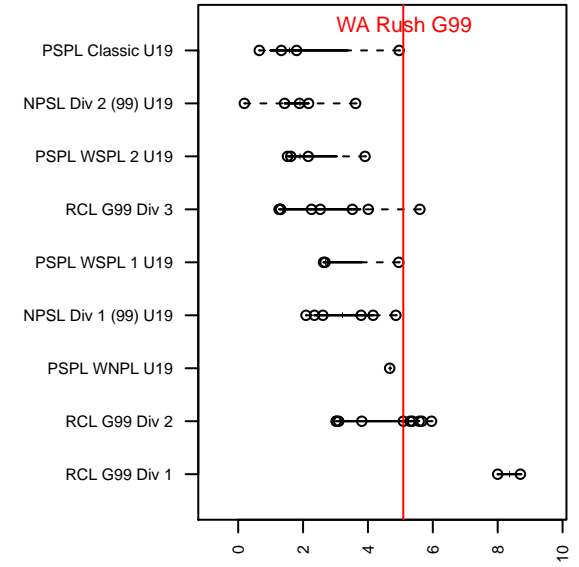

WA Rush G99

Washington Rush SC
Everett, WA
G99 total strength=1864
attack=53.3 defense=29.9
fall league = RCL G99 Div 2

alt names used:
Washington Rush G99
WASHINGTON RUSH G99
WASHINGTON RUSH G99 (WA)
Washington Rush G99 A

Venues played:
2017 Rainier Challenge Copa U19
2017 Nike Crossfire Challenge Super Group U'
2017 WA Rush Cup GU19 Gold
2017 RCL G99 Div 2

WA Rush G99
Dots are actual minus expected GF (blue circles) and GA (red triangles).
Blue line is smoothed change in attack strength. Red is smoothed change in defense strength.

**attack and defense variance (black dot)
relative to other teams
and top 10 in region**

**attack and defense rating
relative to others at age
and all opponents in last 13 months**

Performance relative to 13 month average