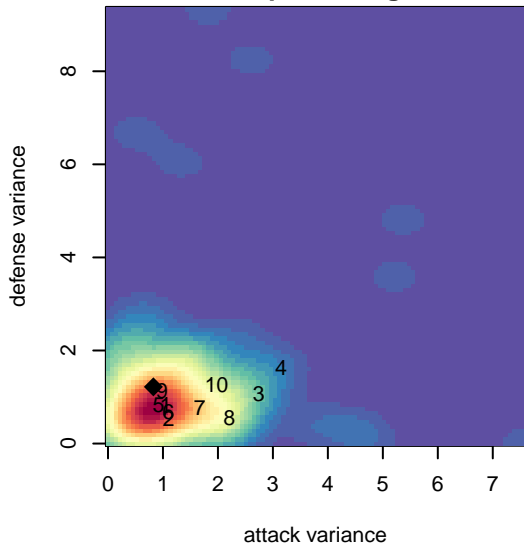

WA Rush G99

Washington Rush SC
Everett, WA
G99 total strength=1864
attack=53.3 defense=29.9
fall league = RCL G99 Div 2

alt names used:
Washington Rush G99
WASHINGTON RUSH G99
WASHINGTON RUSH G99 (WA)
Washington Rush G99 A

Venues played:
2017 Rainier Challenge Copa U19
2017 Nike Crossfire Challenge Super Group U'
2017 WA Rush Cup GU19 Gold
2017 RCL G99 Div 2

WA Rush G99
Dots are actual minus expected GF (blue circles) and GA (red triangles).
Blue line is smoothed change in attack strength. Red is smoothed change in defense strength.

**attack and defense variance (black dot)
relative to other teams
and top 10 in region**

**attack and defense rating
relative to others at age
and all opponents in last 13 months**

Performance relative to 13 month average