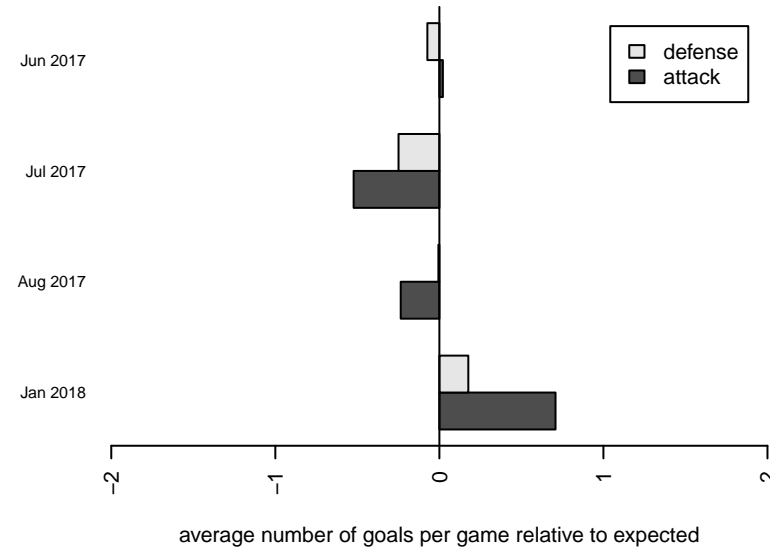

Performance relative to 13 month average