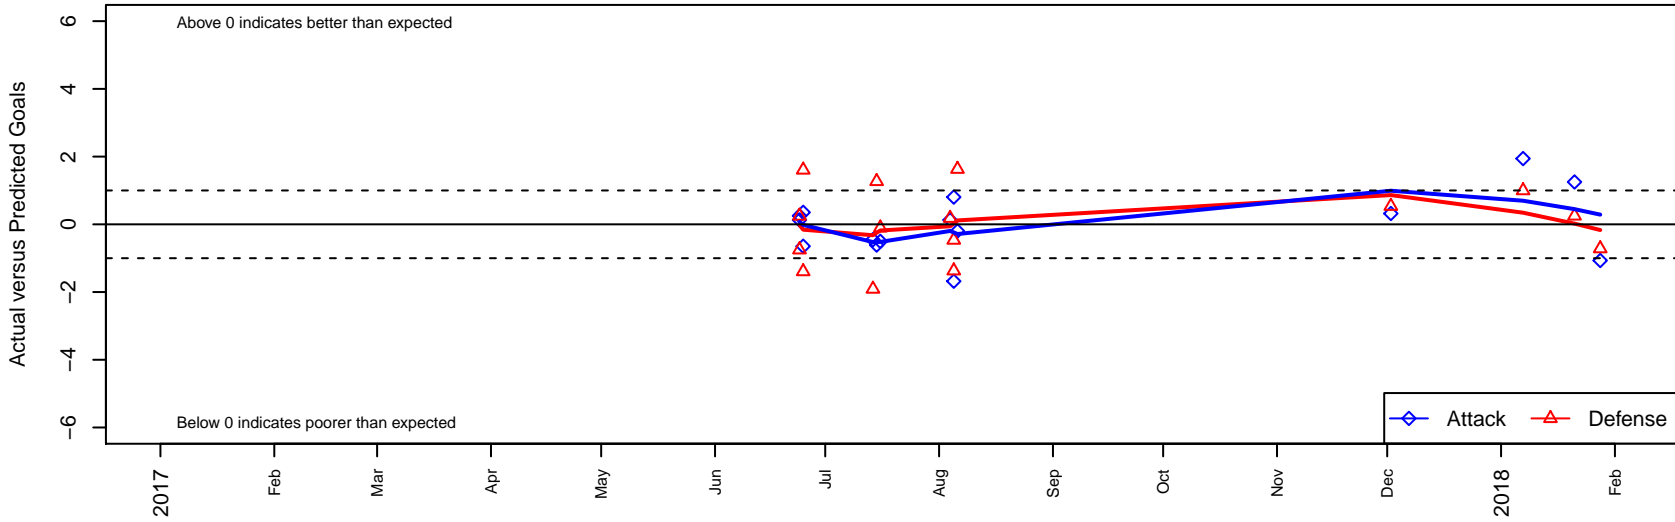

WA Rush G99

Washington Rush SC
Everett, WA
G99 total strength=1864
attack=53.3 defense=29.9
fall league = RCL G99 Div 2

alt names used:
Washington Rush G99
WASHINGTON RUSH G99
WASHINGTON RUSH G99 (WA)
Washington Rush G99 A

Venues played:
2017 Rainier Challenge Copa U19
2017 Nike Crossfire Challenge Super Group U'
2017 WA Rush Cup GU19 Gold
2017 RCL G99 Div 2

WA Rush G99
Dots are actual minus expected GF (blue circles) and GA (red triangles).
Blue line is smoothed change in attack strength. Red is smoothed change in defense strength.

**attack and defense variance (black dot)
relative to other teams
and top 10 in region**

**attack and defense rating
relative to others at age
and all opponents in last 13 months**

Performance relative to 13 month average