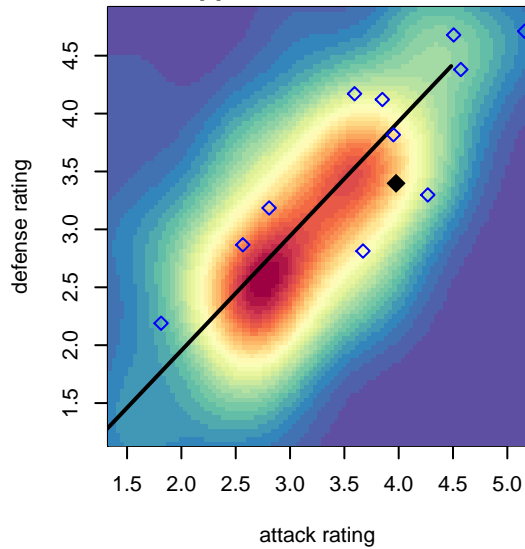

WA Rush G99

Washington Rush SC
Everett, WA
G99 total strength=1864
attack=53.3 defense=29.9
fall league = RCL G99 Div 2

alt names used:
Washington Rush G99
WASHINGTON RUSH G99
WASHINGTON RUSH G99 (WA)
Washington Rush G99 A

Venues played:
2017 Rainier Challenge Copa U19
2017 Nike Crossfire Challenge Super Group U'
2017 WA Rush Cup GU19 Gold
2017 RCL G99 Div 2

WA Rush G99
Dots are actual minus expected GF (blue circles) and GA (red triangles).
Blue line is smoothed change in attack strength. Red is smoothed change in defense strength.

**attack and defense variance (black dot)
relative to other teams
and top 10 in region**

**attack and defense rating
relative to others at age
and all opponents in last 13 months**

Performance relative to 13 month average