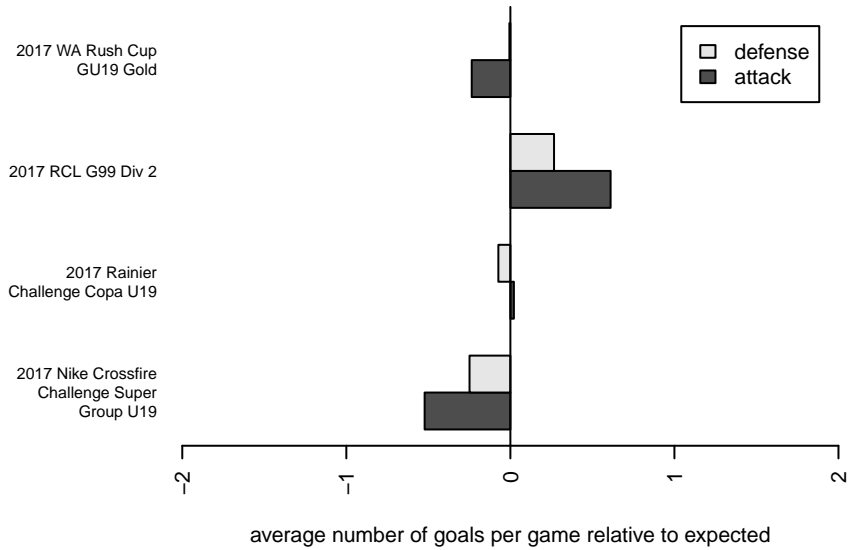

WA Rush G99

Washington Rush SC
Everett, WA
G99 total strength=1864
attack=53.3 defense=29.9
fall league = RCL G99 Div 2

alt names used:
Washington Rush G99
WASHINGTON RUSH G99
WASHINGTON RUSH G99 (WA)
Washington Rush G99 A

Venues played:
2017 Rainier Challenge Copa U19
2017 Nike Crossfire Challenge Super Group U'
2017 WA Rush Cup GU19 Gold
2017 RCL G99 Div 2

WA Rush G99
Dots are actual minus expected GF (blue circles) and GA (red triangles).
Blue line is smoothed change in attack strength. Red is smoothed change in defense strength.

**attack and defense variance (black dot)
relative to other teams
and top 10 in region**

**attack and defense rating
relative to others at age
and all opponents in last 13 months**

Performance relative to 13 month average